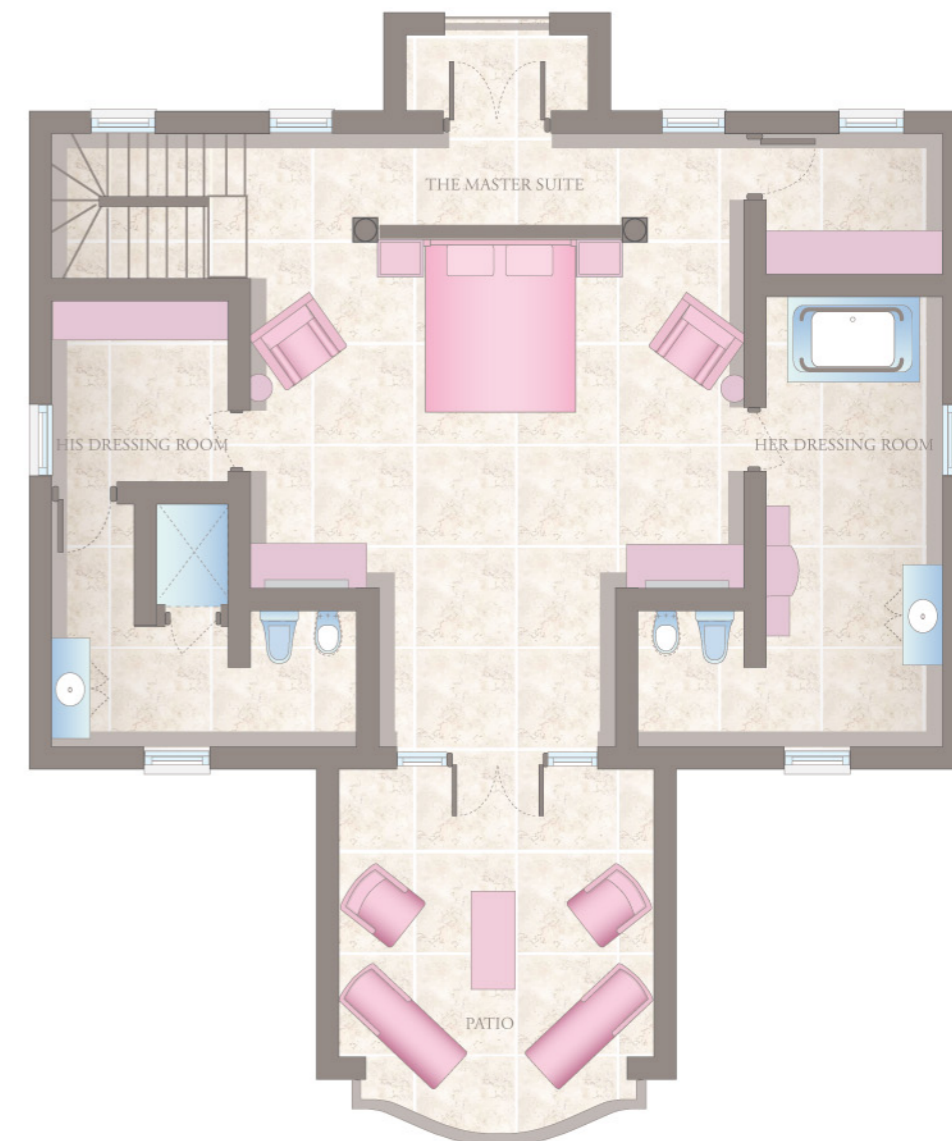

GROUND FLOOR

FIRST FLOOR

THE VILLA AT SANDY LANE	
Guest Capacity:	14
Size:	7,300 sq. ft. - 678.19 m ²
Location:	Adjacent to The Spa
View:	Private Gardens
Rooms Available:	1
	Private Access to Sandy Lane Beach